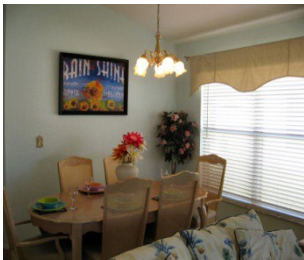

**3 Bedroom / 2 Bathroom Villa with private screened pool & Spa and lake view
Only 10 minutes from Disney on the well located and
popular Chatham Park Resort**