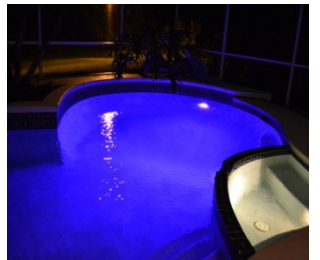

The villa only has quality furnishings and appliances including large screen TV, Blu-ray/DVD player, PS3 and Wii plus there's TVs in all bedrooms. We also offer desktop PC, Printer, Internet Access, WIFI, Webcam, free international calls and use of Satnav/GPS. We also have a games room with pool table, foosball, table tennis and electronic darts.